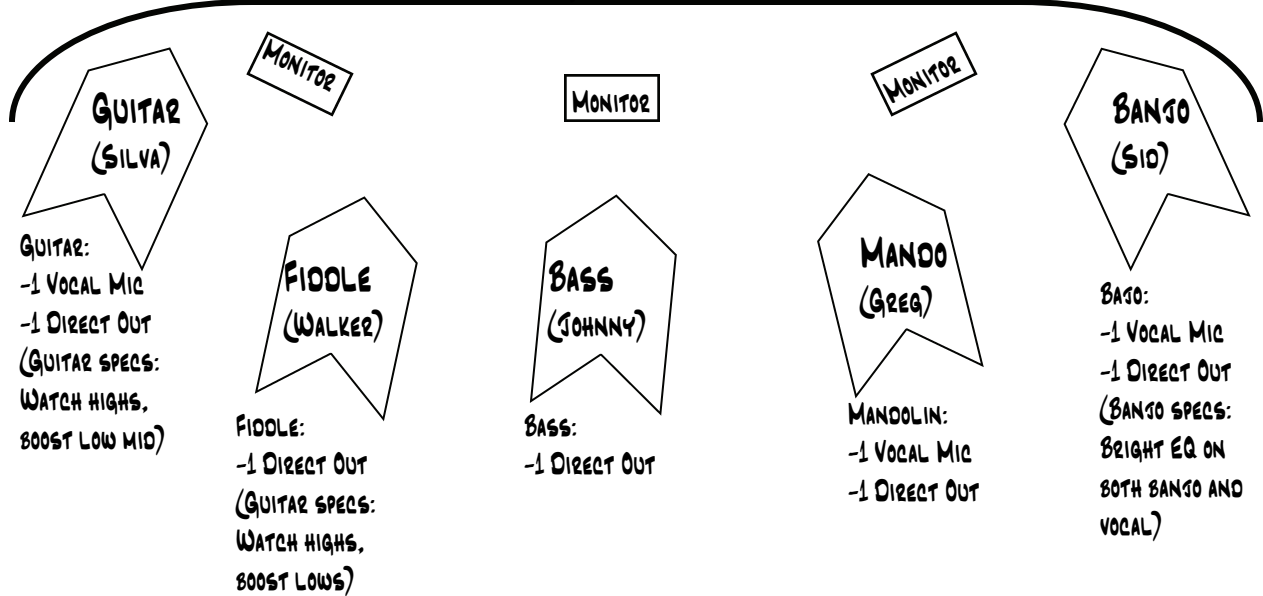

CRAZYGRASS STAGE PLOT-STRING BAND

MAIN

MAIN

STAGE FRONT

STAGE REAR

PA NEEDS LIST:

- DIRECT OUTS: 5
- MICROPHONE OUTS: 3
- MONITORS: 3
- MAINS: 2

FOR MORE INFO